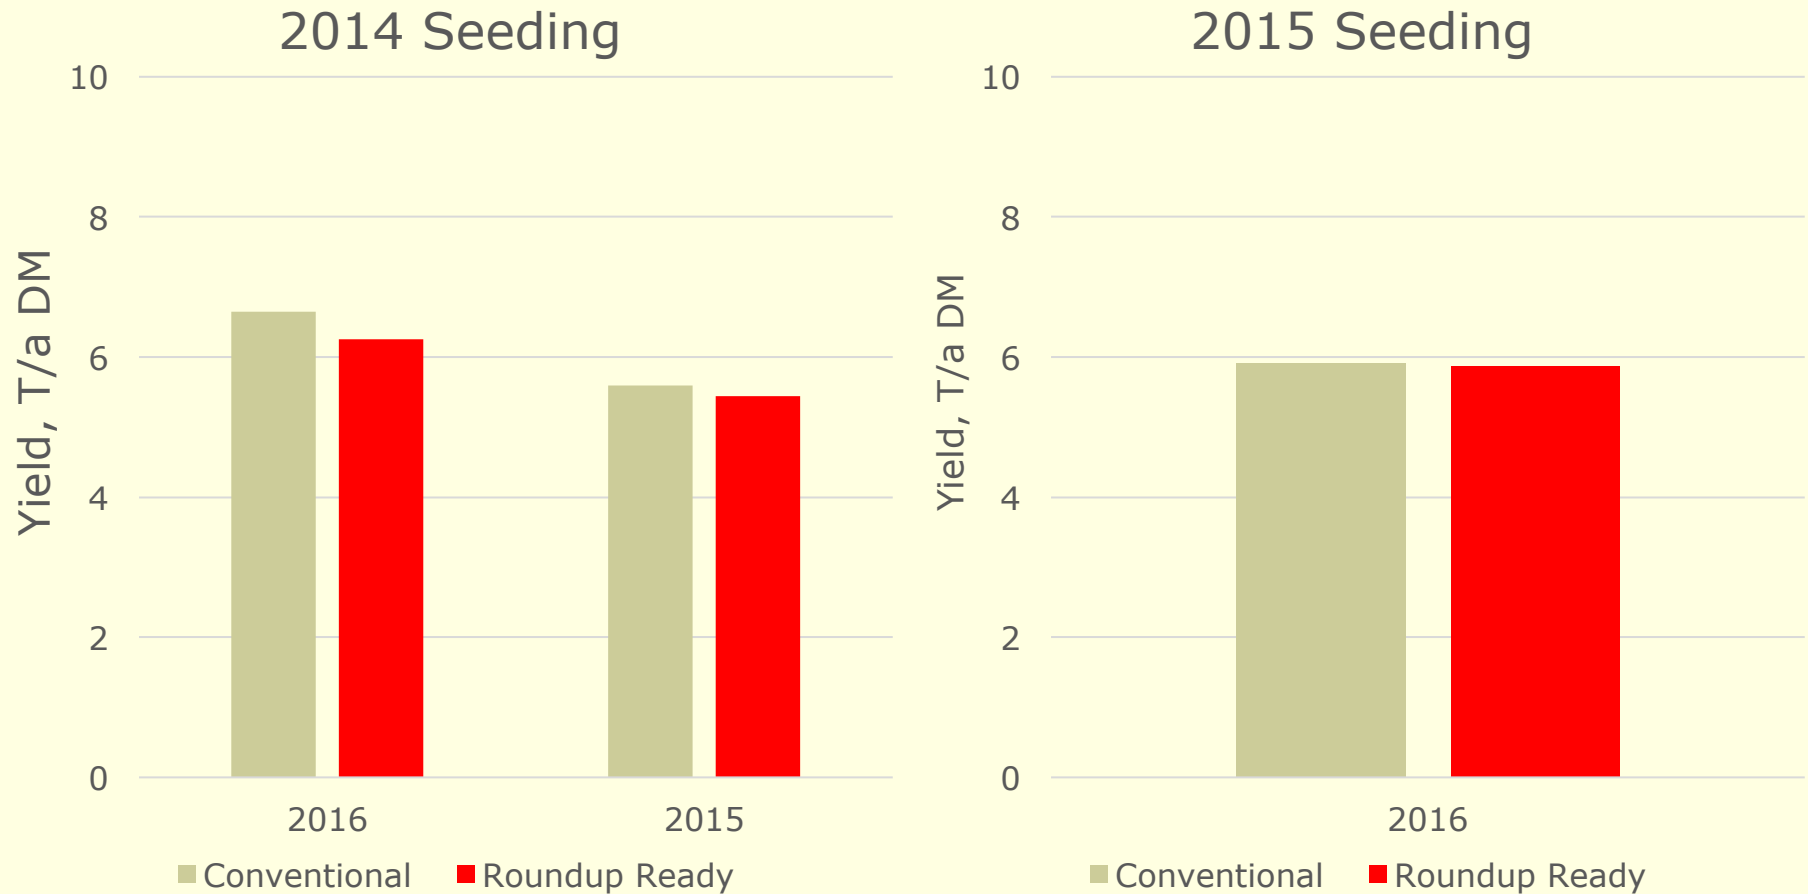

Yield of Alfalfa Varieties, Arlington, WI 2016 from 2015 seeding

UW Arlington Variety Trial Means, 2013 seeding

UW Arlington Variety Trial Means, 2014 & 2015 seeding

UW Marshfield Variety Trial Means, 2014 & 2015 seeding

Performance of Conventional and RR Alfalfa Varieties, Harvested in 2014

Important to select best variety whether of RR or not

Performance of Conventional and Roundup Ready Alfalfa Varieties, 2014

Important to select best variety whether of RR or not

Seeding year yield advantage of Roundup Ready Alfalfa

Potential – Use to establish with oats or ryegrass

Procedure:

- Seed alfalfa with oats or ryegrass
- Spray nurse crop with 4 to 6"

Benefits:

- Erosion control benefits of nurse crop
 - weed control
 - soil dry down
- Yield and quality of solo alfalfa