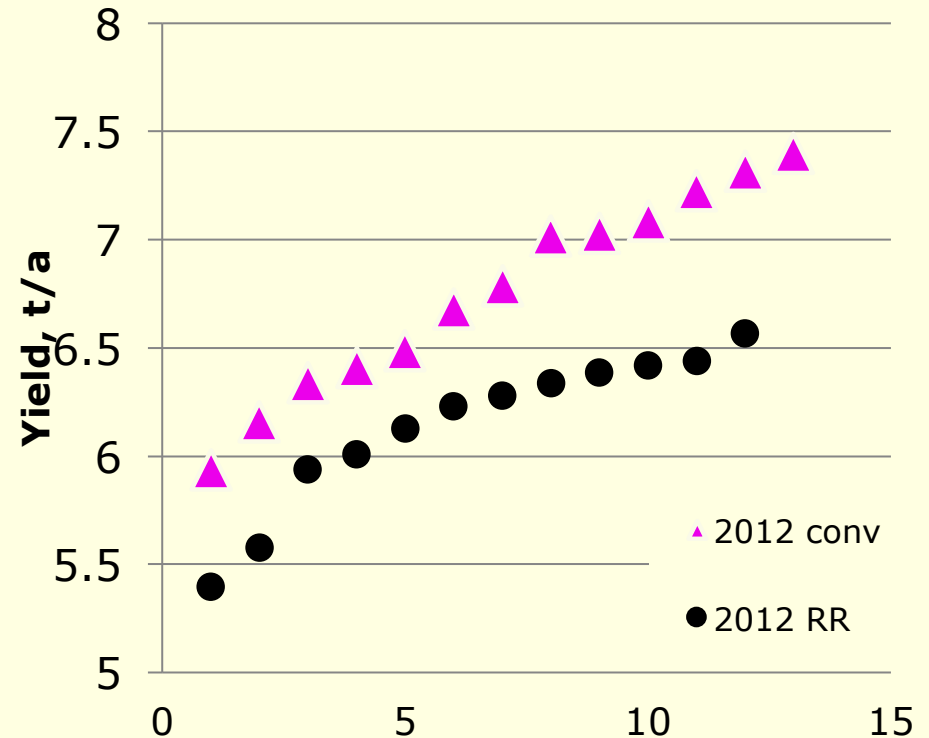

Performance of Conventional and RR Alfalfa Varieties, Harvested in 2014

Important to select best variety whether of RR or not