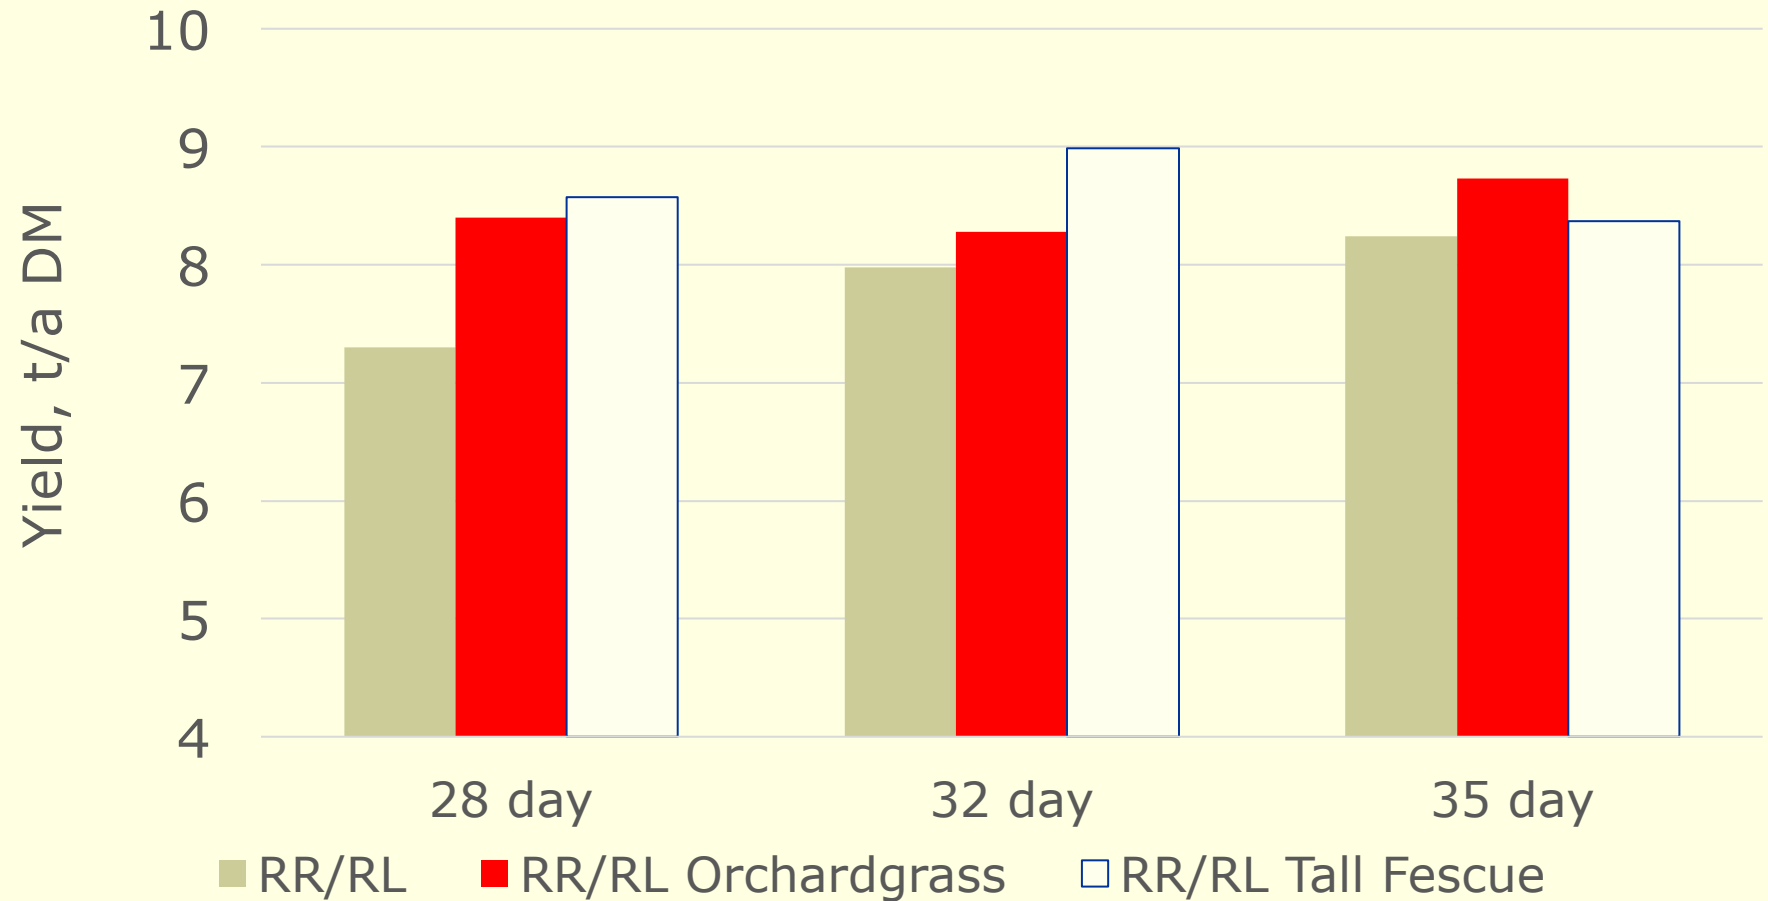

Seeding year yield advantage of Roundup Ready Alfalfa

Potential – Use to establish with oats or ryegrass

Procedure:

- Seed alfalfa with oats or ryegrass
- Spray nurse crop with 4 to 6"

Benefits:

- Erosion control benefits of nurse crop
 - weed control
 - soil dry down
- Yield and quality of solo alfalfa

Regrowth with and without cover crop

Regrowth following oats removal less than following cutting of alfalfa

Alfalfa stressed in seeding year never yields as well in following years!

Alfalfa Reduced Lignin Yield, seeding year, 2015, Arlington, WI

Alfalfa Reduced Lignin Yield, first production year, 2016, Arlington, WI

Yield – WI, OH & PA 2015

Seeding Year- 2 harvest average

Yield of RR alfalfa with grass

Yield of RR/RL alfalfa with grass

Is there a yield penalty?

- Is there a yield penalty to Round Ready Alfalfa?
 - NO
- Is there a yield penalty to Reduced Lignin Alfalfa?
 - NO

For Additional Information

fyi.uwex.edu/forage

UW Publications Learning Store
learningstore.uwex.edu