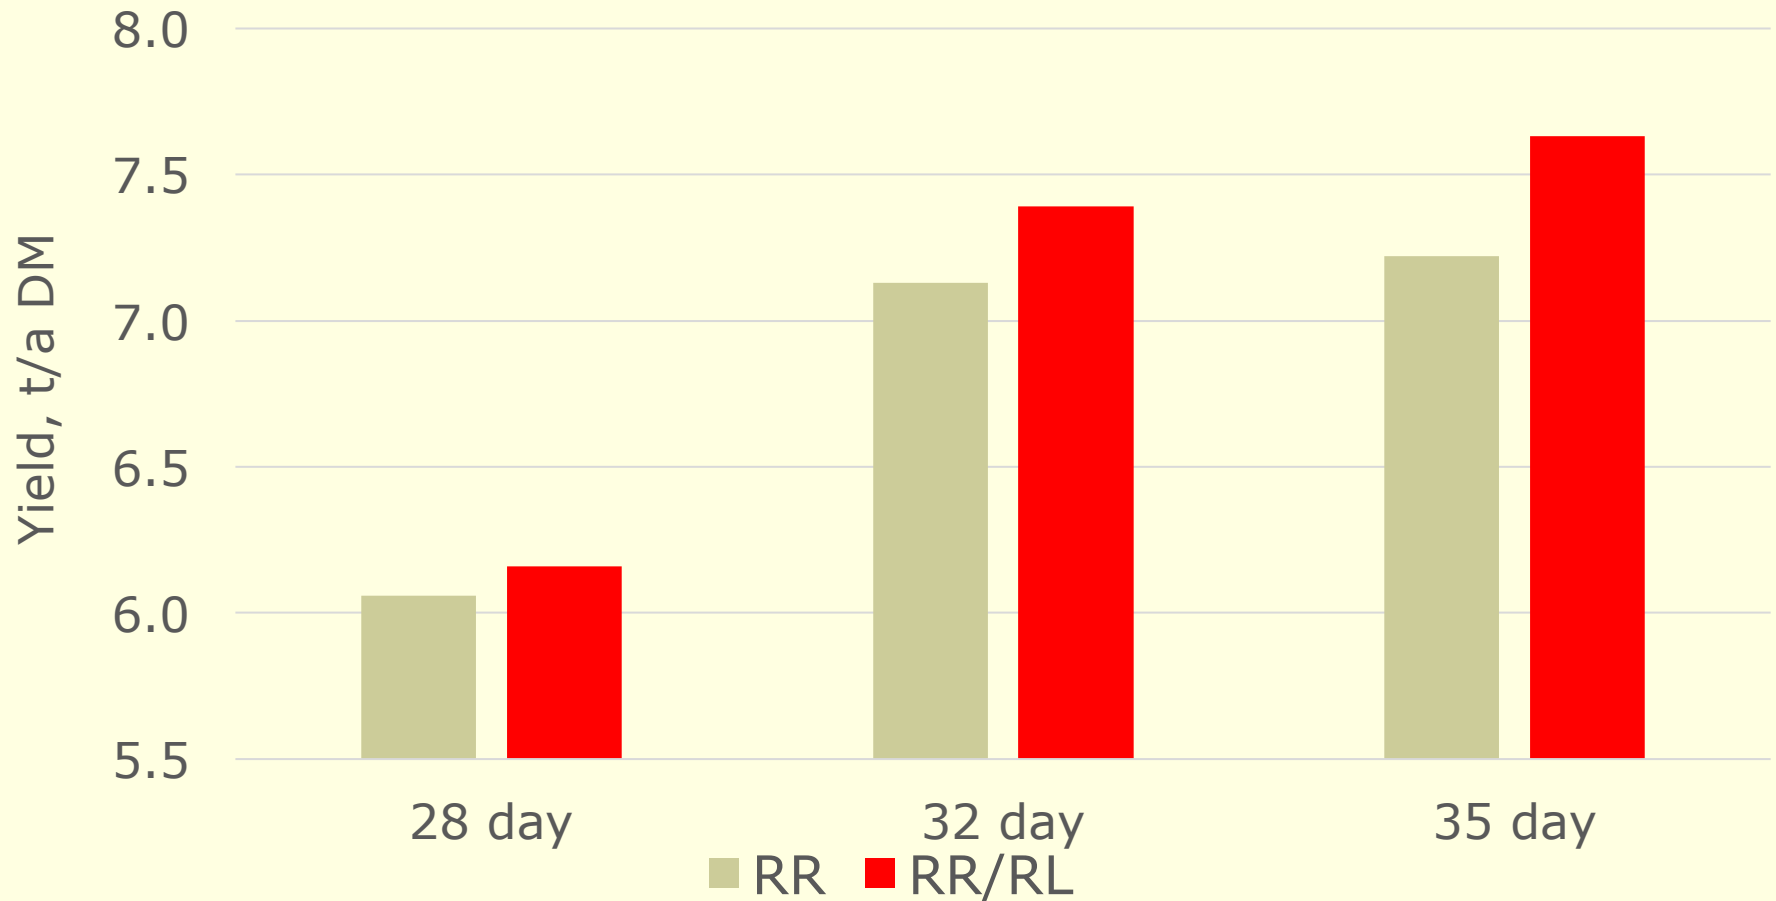

Seeding year yield advantage of Roundup Ready Alfalfa

Potential – Use to establish with oats or ryegrass

Procedure:

- Seed alfalfa with oats or ryegrass
- Spray nurse crop with 4 to 6"

Benefits:

- Erosion control benefits of nurse crop
 - weed control
 - soil dry down
- Yield and quality of solo alfalfa

Regrowth with and without cover crop

Regrowth following oats removal less than following cutting of alfalfa

Alfalfa stressed in seeding year never yields as well in following years!

Alfalfa Reduced Lignin Yield, seeding year, 2015, Arlington, WI