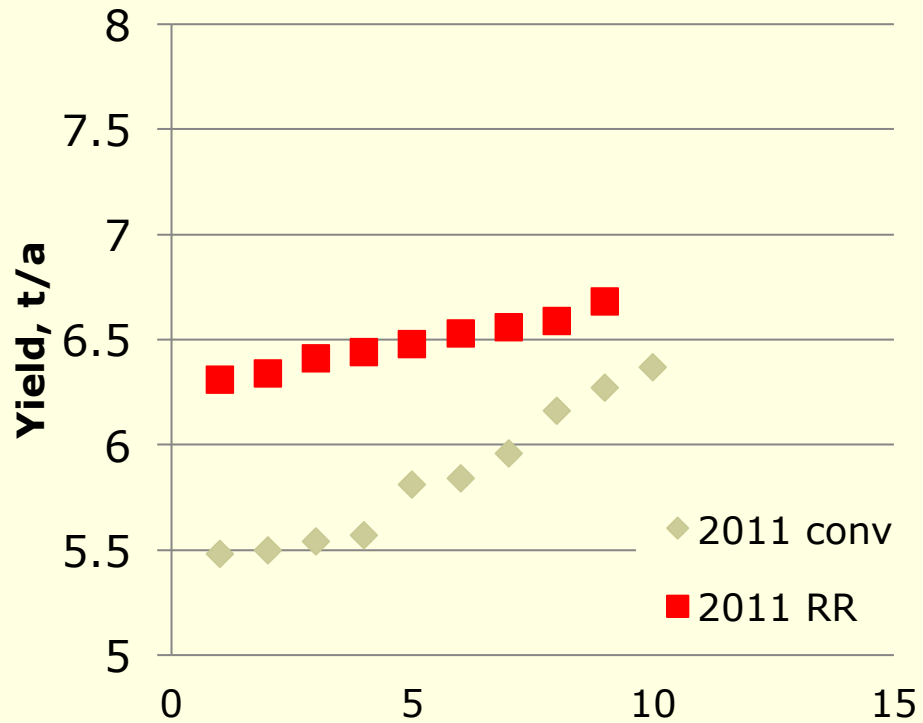

Performance of Conventional and RR Alfalfa Varieties, Harvested in 2014

Important to select best variety whether of RR or not