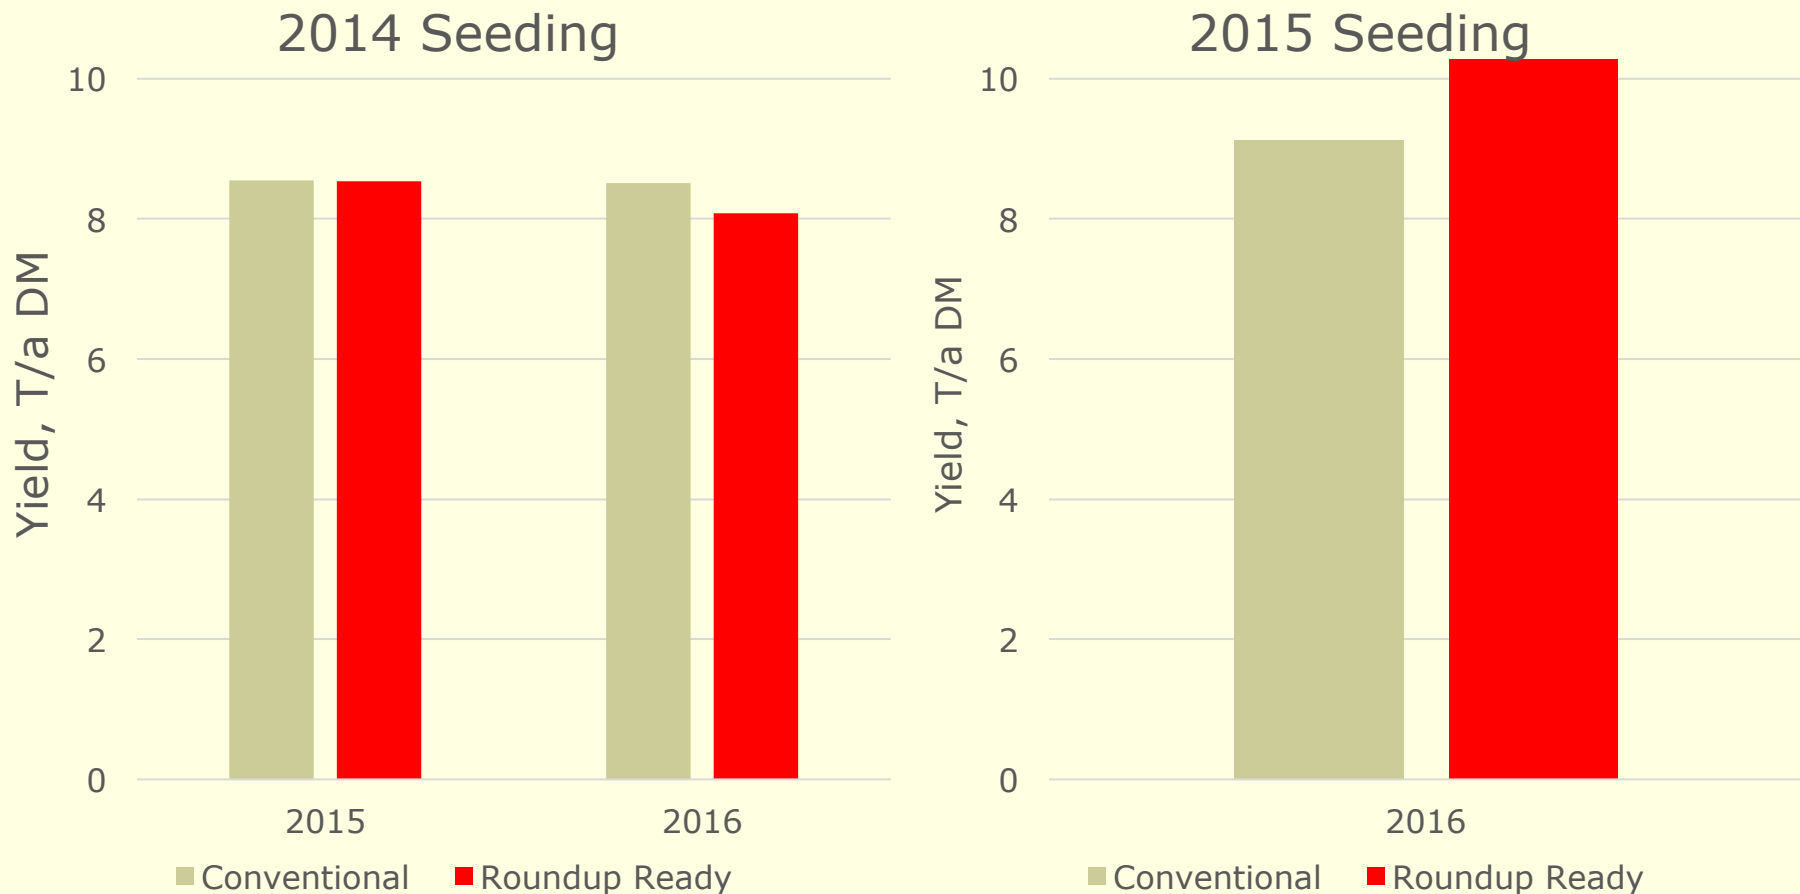

Is there a yield penalty to low lignin alfalfa?

Dr. Dan Undersander
University of Wisconsin

Topics to be covered

- Is there a yield drag for Roundup Ready® alfalfa?
- Is there a yield drag for Reduced Lignin alfalfa?

Yield of Alfalfa Varieties, Arlington, WI 2016 from 2015 seeding

UW Arlington Variety Trial Means, 2013 seeding

UW Arlington Variety Trial Means, 2014 & 2015 seeding

UW Marshfield Variety Trial Means, 2014 & 2015 seeding

Seeding year yield advantage of Roundup Ready Alfalfa

Potential – Use to establish with oats or ryegrass

Procedure:

- Seed alfalfa with oats or ryegrass
- Spray nurse crop with 4 to 6"

Benefits:

- Erosion control benefits of nurse crop
 - weed control
 - soil dry down
- Yield and quality of solo alfalfa