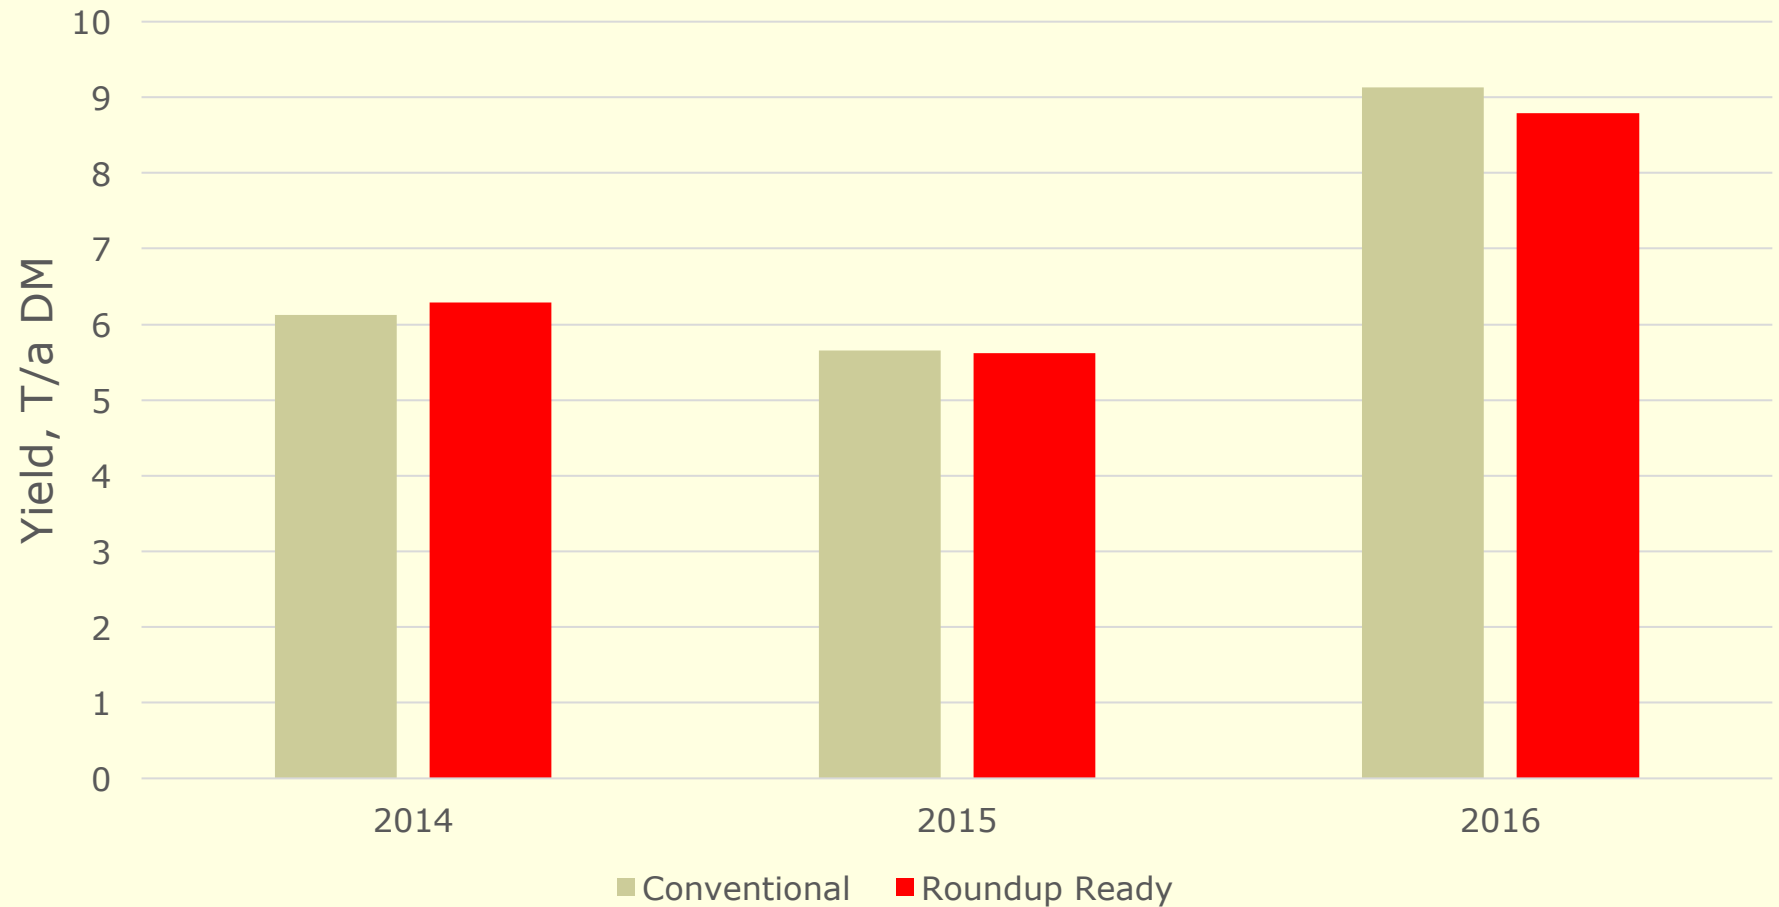

Is there a yield penalty to low lignin alfalfa?

Dr. Dan Undersander
University of Wisconsin

Topics to be covered

- Is there a yield drag for Roundup Ready® alfalfa?
- Is there a yield drag for Reduced Lignin alfalfa?

Yield of Alfalfa Varieties, Arlington, WI 2016 from 2015 seeding

UW Arlington Variety Trial Means, 2013 seeding

UW Arlington Variety Trial Means, 2014 & 2015 seeding

UW Marshfield Variety Trial Means, 2014 & 2015 seeding

Seeding year yield advantage of Roundup Ready Alfalfa

Potential – Use to establish with oats or ryegrass

Procedure:

- Seed alfalfa with oats or ryegrass
- Spray nurse crop with 4 to 6"

Benefits:

- Erosion control benefits of nurse crop
 - weed control
 - soil dry down
- Yield and quality of solo alfalfa