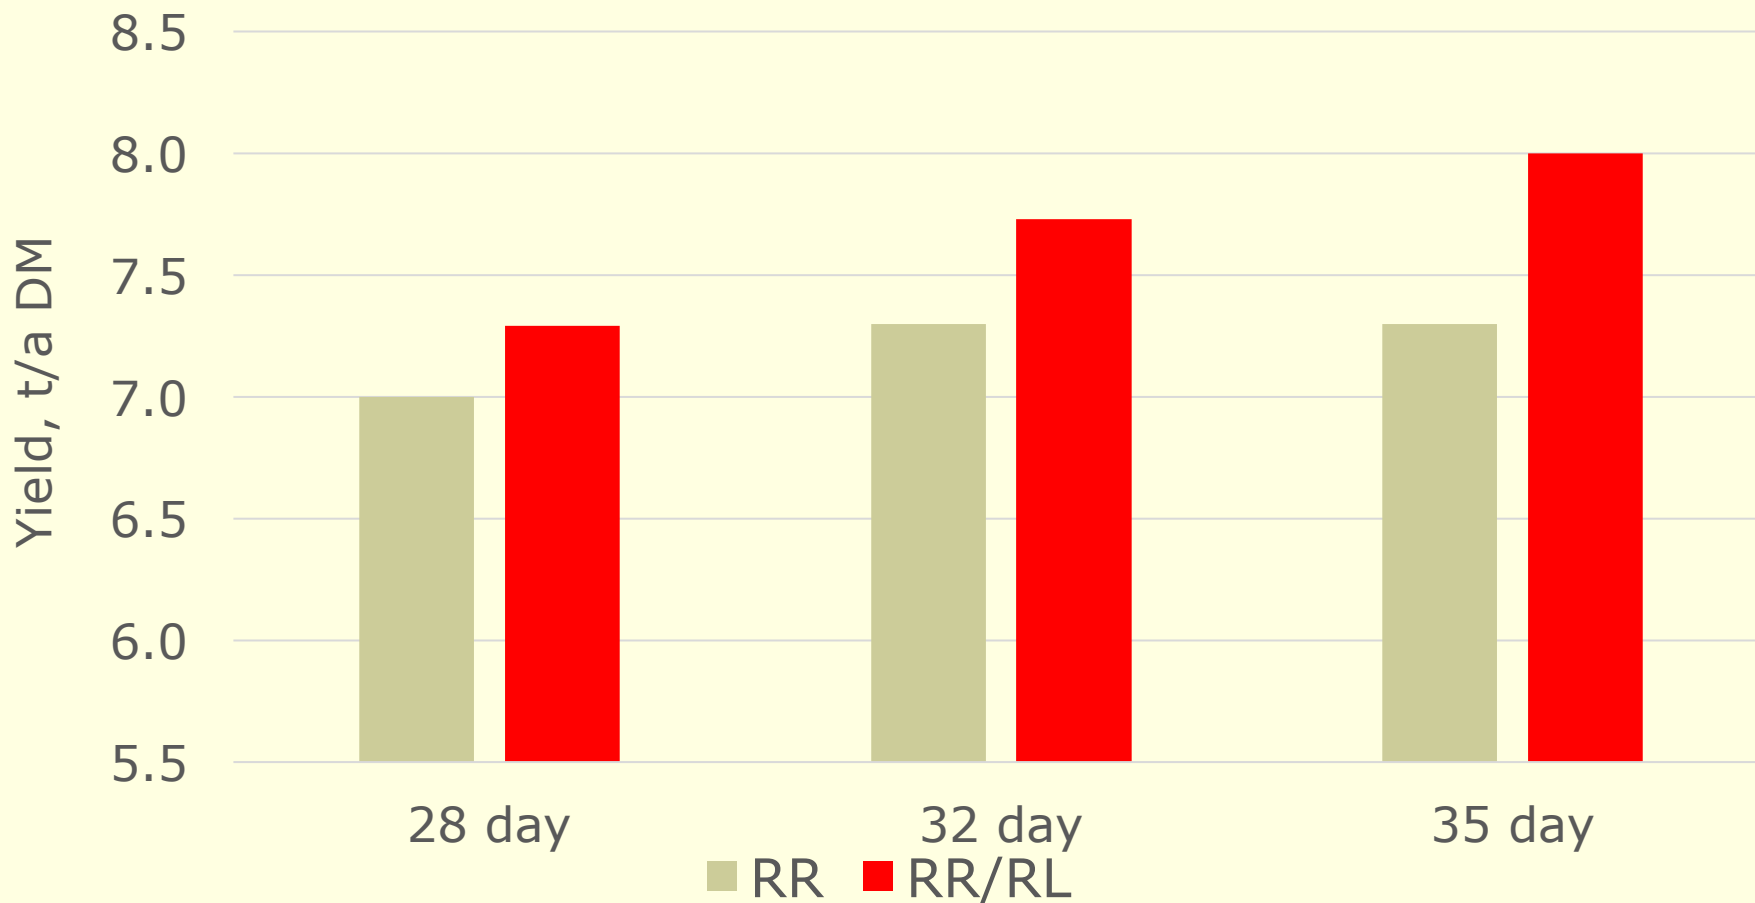

Seeding year yield advantage of Roundup Ready Alfalfa

Potential – Use to establish with oats or ryegrass

Procedure:

- Seed alfalfa with oats or ryegrass
- Spray nurse crop with 4 to 6"

Benefits:

- Erosion control benefits of nurse crop
 - weed control
 - soil dry down
- Yield and quality of solo alfalfa

Regrowth with and without cover crop

Regrowth following oats removal less than following cutting of alfalfa

Alfalfa stressed in seeding year never yields as well in following years!

Alfalfa Reduced Lignin Yield, seeding year, 2015, Arlington, WI

Alfalfa Reduced Lignin Yield, first production year, 2016, Arlington, WI

Yield – WI, OH & PA 2015

Seeding Year- 2 harvest average

Yield of RR alfalfa with grass

Yield of RR/RL alfalfa with grass

Is there a yield penalty?