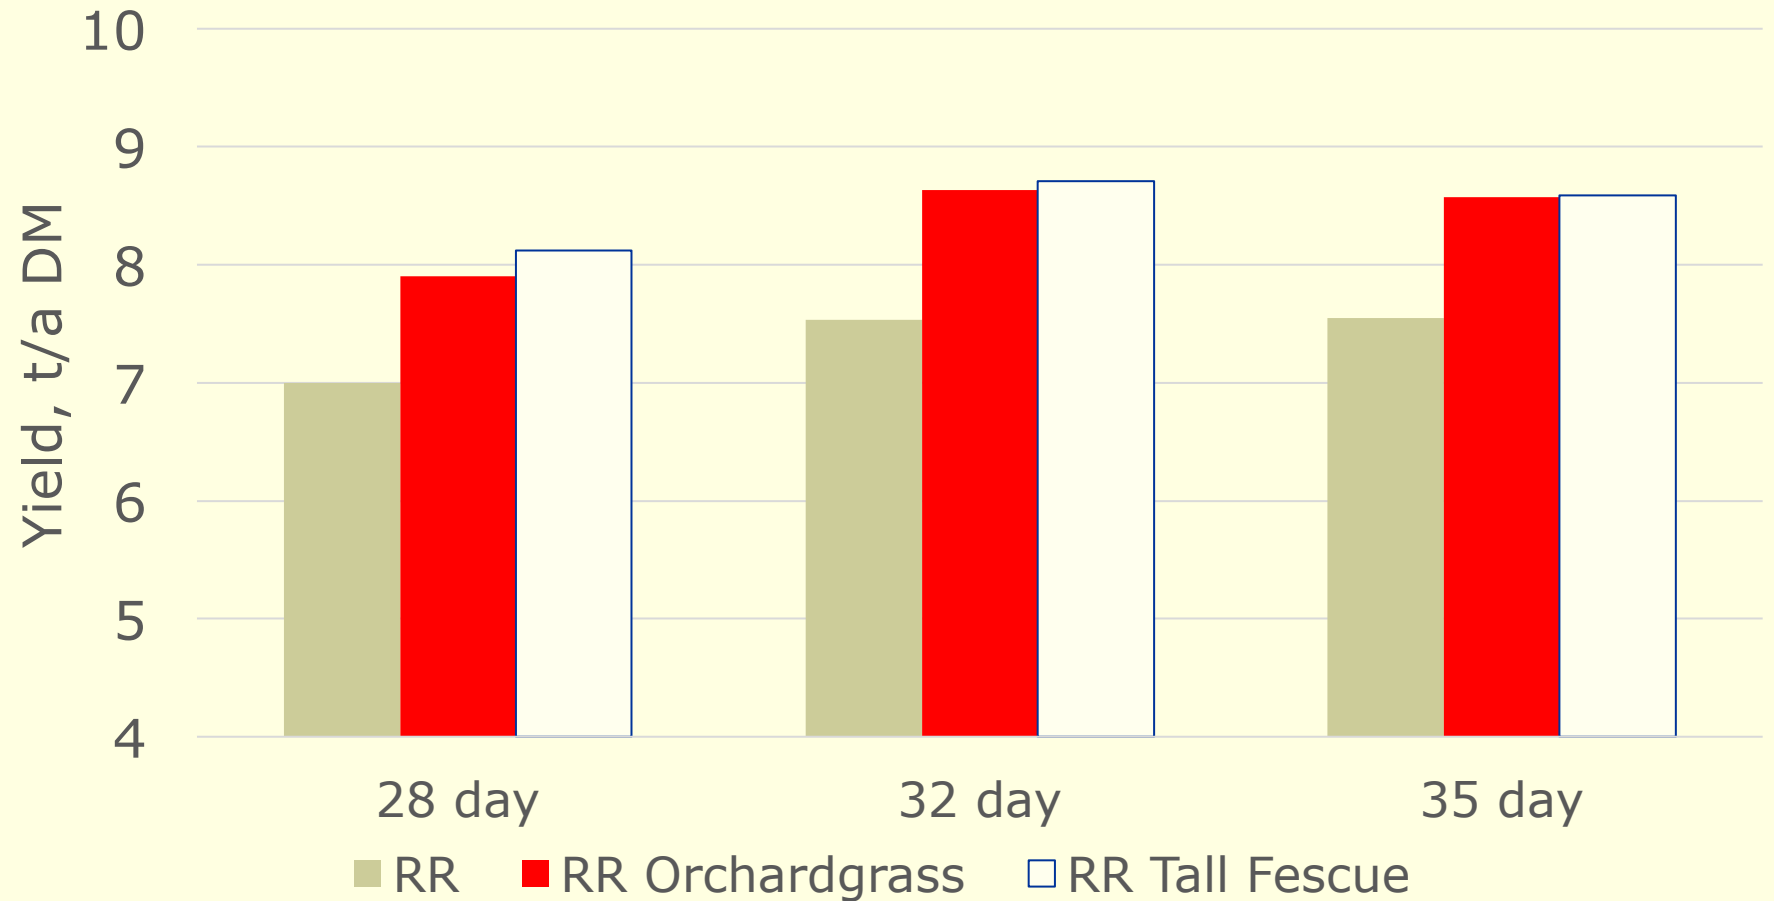

Seeding year yield advantage of Roundup Ready Alfalfa

Potential – Use to establish with oats or ryegrass

Procedure:

- Seed alfalfa with oats or ryegrass
- Spray nurse crop with 4 to 6"

Benefits:

- Erosion control benefits of nurse crop
 - weed control
 - soil dry down
- Yield and quality of solo alfalfa

Regrowth with and without cover crop

Regrowth following oats removal less than following cutting of alfalfa

Alfalfa stressed in seeding year never yields as well in following years!

Alfalfa Reduced Lignin Yield, seeding year, 2015, Arlington, WI

Alfalfa Reduced Lignin Yield, first production year, 2016, Arlington, WI

Yield – WI, OH & PA 2015

Seeding Year- 2 harvest average

Yield of RR alfalfa with grass

Yield of RR/RL alfalfa with grass

Is there a yield penalty?

- Is there a yield penalty to Round Ready Alfalfa?
 - NO
- Is there a yield penalty to Reduced Lignin Alfalfa?
 - NO

For Additional Information

fyi.uwex.edu/forage

UW Publications Learning Store
learningstore.uwex.edu