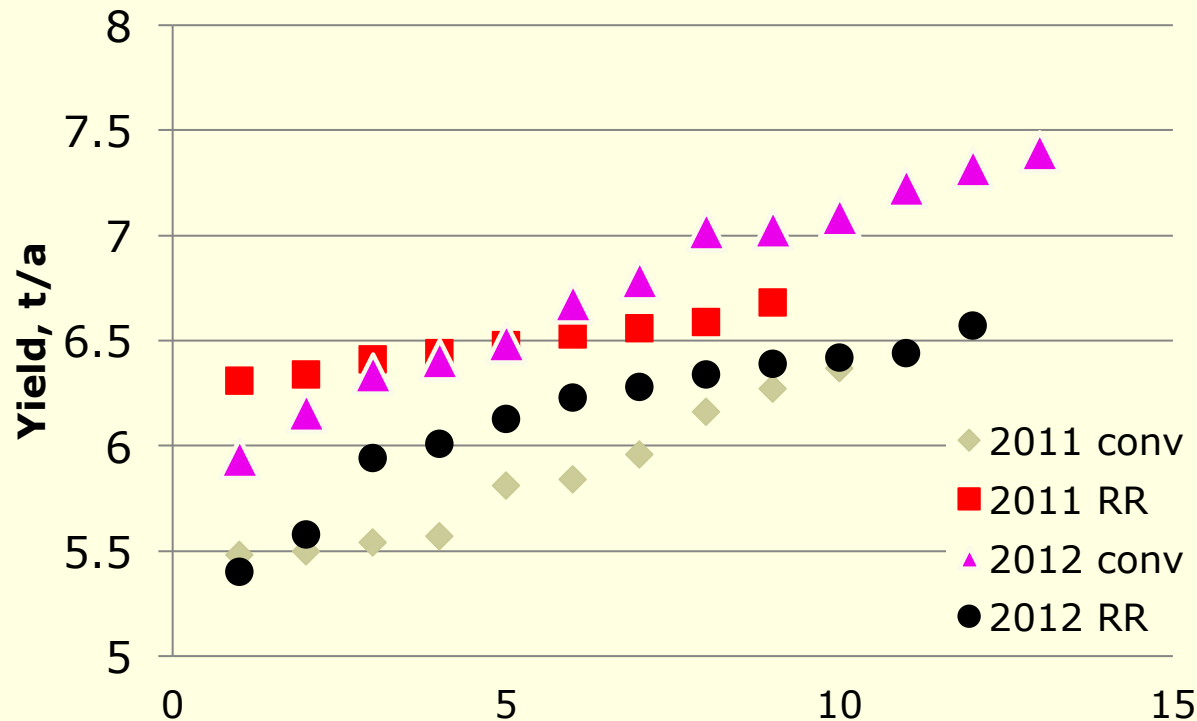

Yield of Alfalfa Varieties, Arlington, WI 2016 from 2015 seeding

UW Arlington Variety Trial Means, 2013 seeding

UW Arlington Variety Trial Means, 2014 & 2015 seeding

UW Marshfield Variety Trial Means, 2014 & 2015 seeding

Performance of Conventional and RR Alfalfa Varieties, Harvested in 2014

Important to select best variety whether of RR or not

Performance of Conventional and Roundup Ready Alfalfa Varieties, 2014

Important to select best variety whether of RR or not

Seeding year yield advantage of Roundup Ready Alfalfa

Potential – Use to establish with oats or ryegrass

Procedure:

- Seed alfalfa with oats or ryegrass
- Spray nurse crop with 4 to 6"

Benefits:

- Erosion control benefits of nurse crop
 - weed control
 - soil dry down
- Yield and quality of solo alfalfa