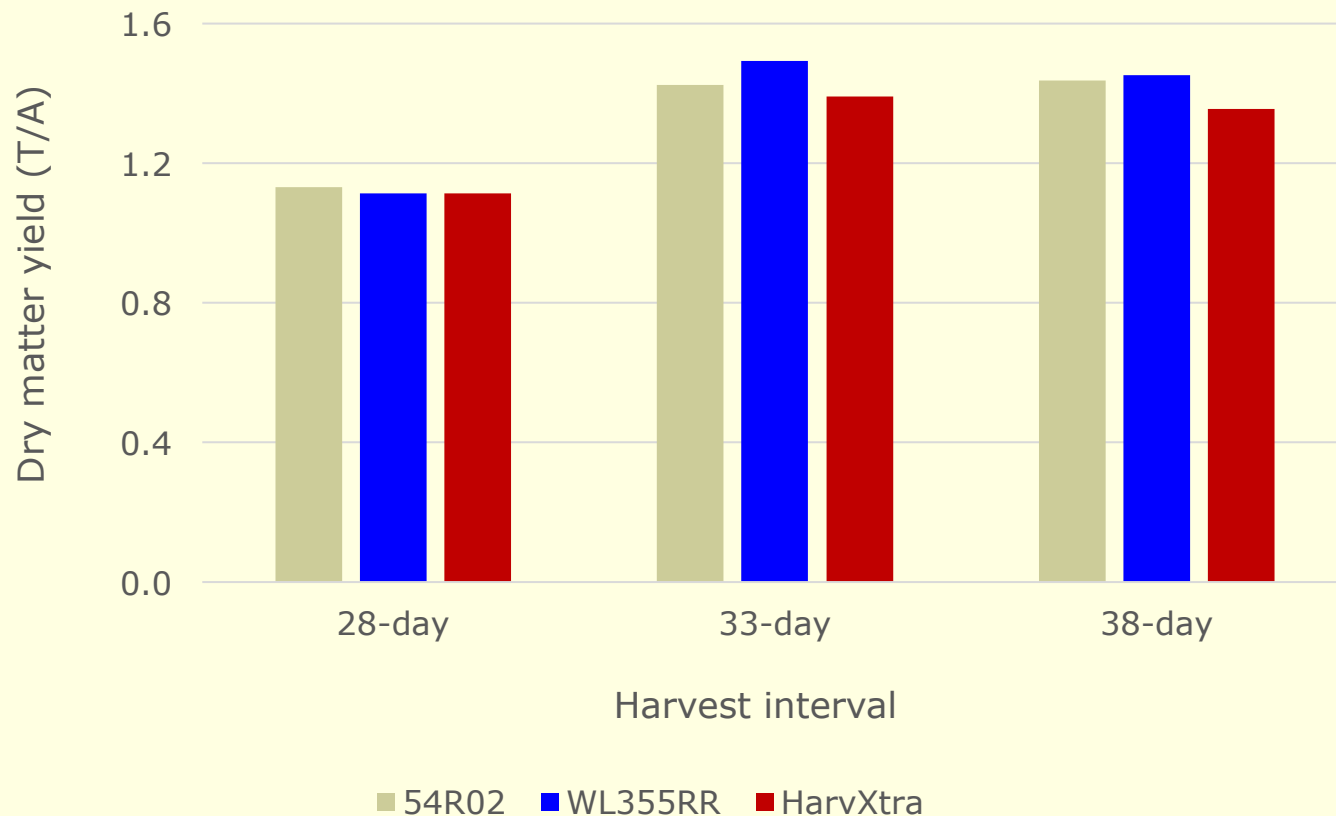

Seeding year yield advantage of Roundup Ready Alfalfa

Potential – Use to establish with oats or ryegrass

Procedure:

- Seed alfalfa with oats or ryegrass
- Spray nurse crop with 4 to 6"

Benefits:

- Erosion control benefits of nurse crop
 - weed control
 - soil dry down
- Yield and quality of solo alfalfa

Regrowth with and without cover crop

Regrowth following oats removal less than following cutting of alfalfa

Alfalfa stressed in seeding year never yields as well in following years!

Alfalfa Reduced Lignin Yield, seeding year, 2015, Arlington, WI

Alfalfa Reduced Lignin Yield, first production year, 2016, Arlington, WI

Yield – WI, OH & PA 2015

Seeding Year- 2 harvest average

Yield of RR alfalfa with grass

Yield of RR/RL alfalfa with grass

Is there a yield penalty?