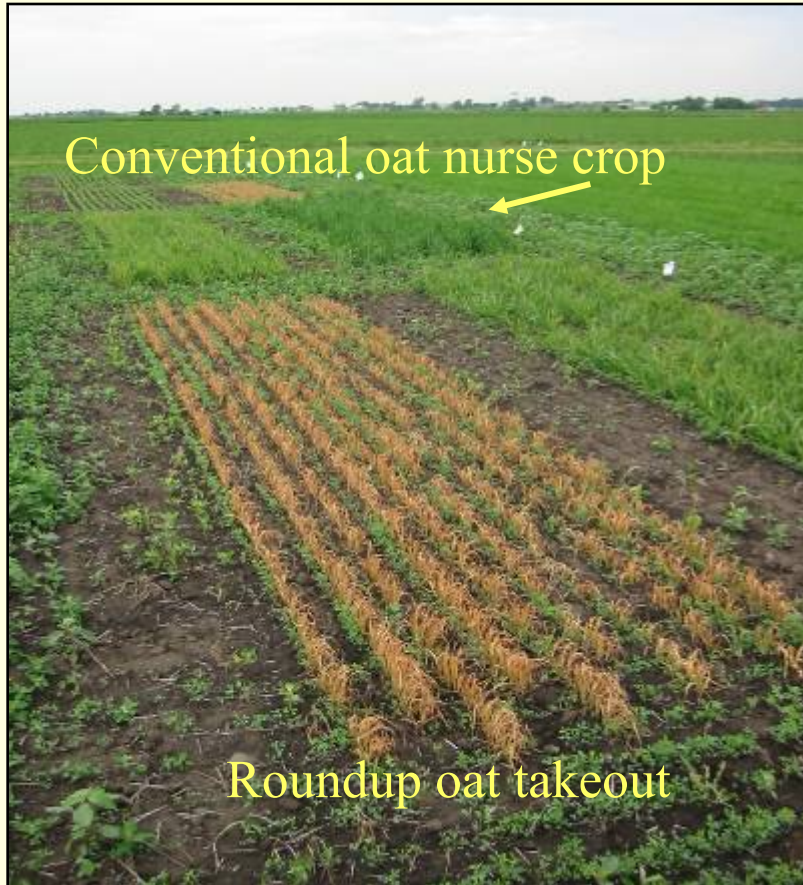

Performance of Conventional and RR Alfalfa Varieties, Harvested in 2014

Important to select best variety whether of RR or not

Performance of Conventional and Roundup Ready Alfalfa Varieties, 2014

Important to select best variety whether of RR or not

Seeding year yield advantage of Roundup Ready Alfalfa

Potential – Use to establish with oats or ryegrass

Procedure:

- Seed alfalfa with oats or ryegrass
- Spray nurse crop with 4 to 6"

Benefits:

- Erosion control benefits of nurse crop
 - weed control
 - soil dry down
- Yield and quality of solo alfalfa