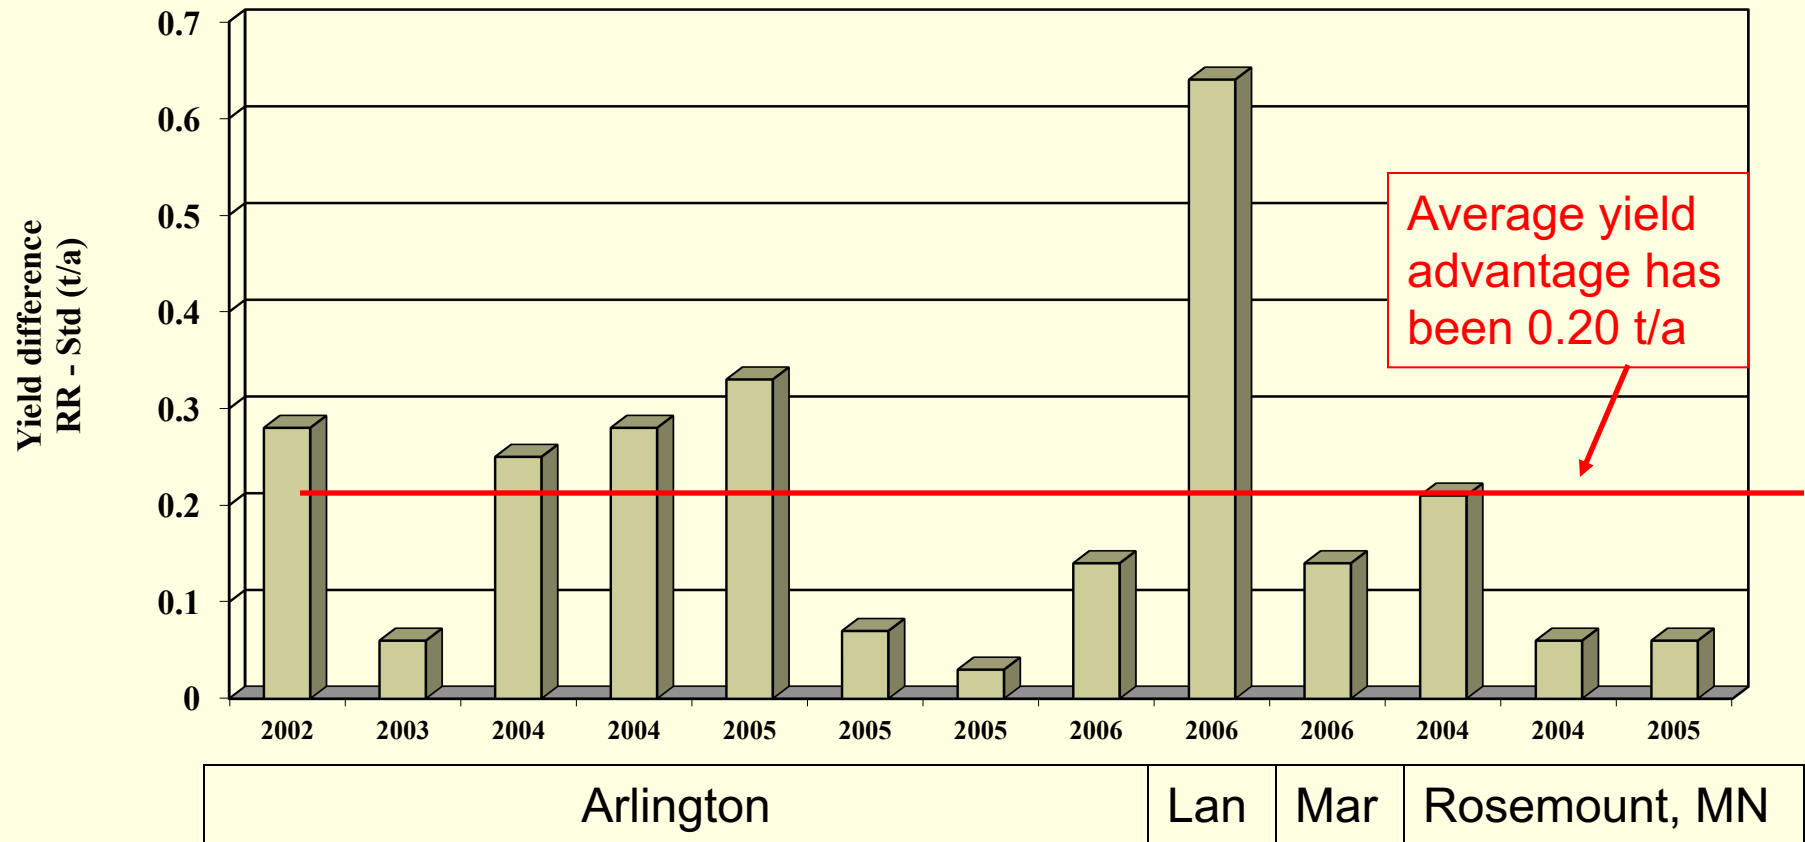

Performance of Conventional and RR Alfalfa Varieties, Harvested in 2014

Important to select best variety whether of RR or not

Performance of Conventional and Roundup Ready Alfalfa Varieties, 2014

Important to select best variety whether of RR or not

Seeding year yield advantage of Roundup Ready Alfalfa

Potential – Use to establish with oats or ryegrass

Procedure:

- Seed alfalfa with oats or ryegrass
- Spray nurse crop with 4 to 6"

Benefits:

- Erosion control benefits of nurse crop
 - weed control
 - soil dry down
- Yield and quality of solo alfalfa